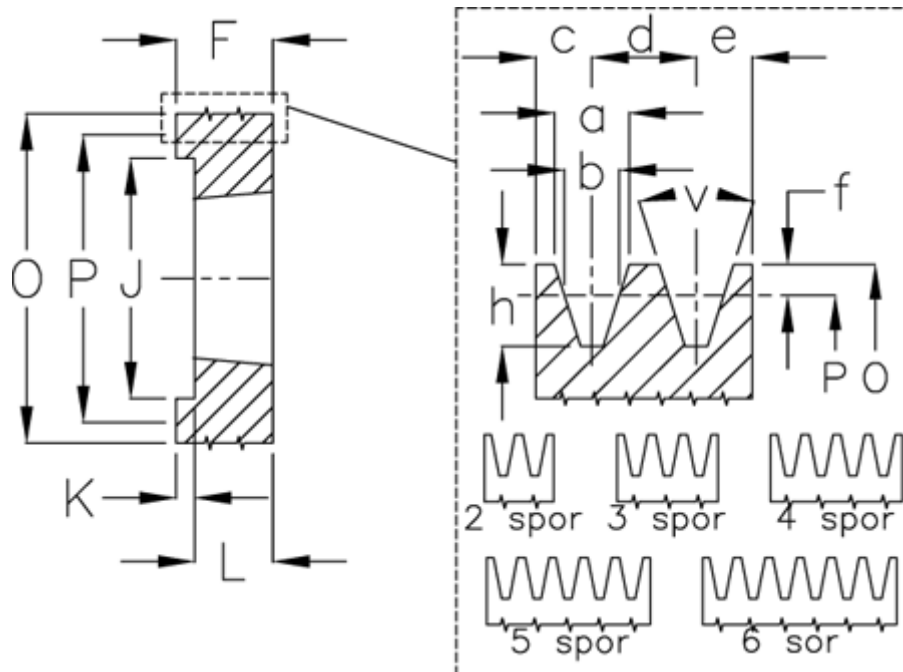

Article number: 604113008505

Description: V-belt pulley SPZ 85/5 TL1610

## Measures

a	= 9,7	For bush	= 1610	P	= 85
b	= 8,5	h	= 11	Type	= SPZ
Bush $\zeta$ max	= 42	J	= 60.0	v	= 38 grader
c	= 8	K	= 39		
d	= 12	L	= 25		
e	= 8	m	= -		
f	= 2	Number of ribs	= 5		
F	= 64	O	= 89		